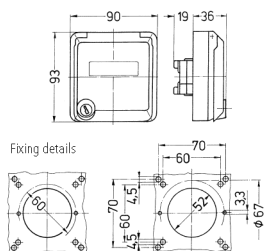

Cepex enclosure

Part no. 4354

- alpine white
- as panel mounted receptacle
- for installation of RJ45 data port receptacles
- for AMP type Twist, also suited for data modules of Telegärtner (AMJ 45 Up/O, cat.6a) and Nexans (LANmark-6 Snap-in Connector with jumper ring Modular Outlet 50)
- with labelling field
- 2 keys
- with identical locks: part no + index G

Technical specifications

Protection type	IP 44
Shutter	false
Weight	142 g
Declaration of Conformity	EAC

Drawing

Drawing
1 MB 305
Dim. in mm