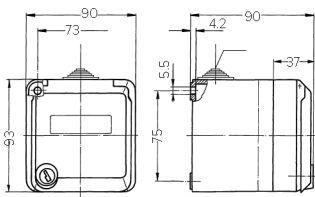

Cepex enclosure

Part no. 4375

- grey
- as wall mounted receptacle
- for installation of RJ45 data port receptacles
- for Reichle + De-Massari type module real 10, also suited for data modules of Telegärtner (AMJ/UMJ cat.6+, Setec (XKJ), Corning (FutureCOM S10TENE Keystone), Dätwyler (KS-T6A, MS-K, PS-GG45), Rutenbeck (UM real cat.6a, A), LEONI MegaLine, (Keystone)
- 2 keys
- with identical locks: part no + index G

Technical specifications

Protection type	IP 44
Shutter	false
Weight	300 g
Declaration of Conformity	EAC

Drawing

Drawing
1 MB 564
Dim. in mm