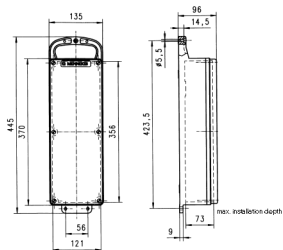

## EverGUM receptacle combination

Part no. 70028

- solid rubber enclosure, signal yellow RAL 1003
- pre-wired for installation

## Technical specifications

CEE 16 A, 5 p, 400 V	1
SCHUKO® 16 A, 230 V	4
Connection / feeder cable	• 2 m H07RN-F5G2.5 with CEE-plug 16 A, 5 p, 400 V
Protection type	IP 44
Shutter	false
Enclosure material	Solid rubber
Weight	4177 g
Height	445 mm
Width	135 mm
Declaration of Conformity	EAC

## Drawing

Drawing  
5 MB 44

Dim. in mm