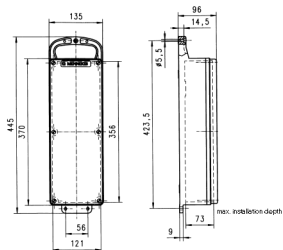

EverGUM receptacle combination

Part no. 70034

- solid rubber enclosure, signal yellow RAL 1003
- pre-wired for installation

Technical specifications

CEE 32 A, 5 p, 400 V	3
Connection / feeder cable	• 2 m H07RN-F5G4 with CEE-plug 32 A, 5 p, 400 V
Protection type	IP 44
Shutter	false
Enclosure material	Solid rubber
Weight	5033 g
Height	445 mm
Width	135 mm
Declaration of Conformity	EAC

Drawing

Drawing
5 MB 44
Dim. in mm