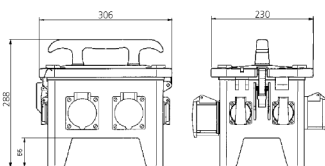

## EverGUM receptacle combination

Part no. 70350

- solid rubber enclosure, signal yellow RAL 1003
- pre-wired for installation

## Technical specifications

CEE 16 A, 5 p, 400 V	2
SCHUKO® 16 A, 230 V	4
Fusing	• 1 RCD 40 A, 4 p, 0.03 A
Pre-fuse max.	16 A
InA	16 A
RDF	1
Connection / feeder cable	• 1 inlet 16 A, 5 p, 400 V
Protection type	IP 44
Shutter	false
Enclosure material	Solid rubber
Weight	5960 g
Length	306 mm
Height	288 mm
Width	230 mm
Declaration of Conformity	EAC

## Drawing

Drawing  
5 MB 48a

Dim. in mm