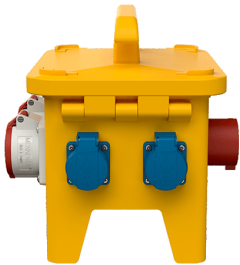

## EverGUM receptacle combination

Part no. 70350

- solid rubber enclosure, signal yellow RAL 1003
- pre-wired for installation

## Technical specifications

CEE 16 A, 5 p, 400 V	2
SCHUKO® 16 A, 230 V	4
Fusing	• 1 RCD 40 A, 4 p, 0.03 A
Pre-fuse max.	16 A
InA	16 A
RDF	1
Connection / feeder cable	• 1 inlet 16 A, 5 p, 400 V
Protection type	IP 44
Shutter	false
Enclosure material	Solid rubber
Weight	5960 g
Length	306 mm
Height	288 mm
Width	230 mm
Declaration of Conformity	EAC