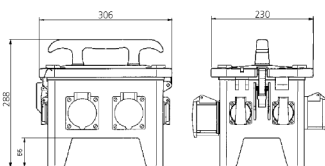

## EverGUM receptacle combination

Part no. 70352

- solid rubber enclosure, signal yellow RAL 1003
- pre-wired for installation

## Technical specifications

CEE 16 A, 5 p, 400 V	2
SCHUKO® 16 A, 230 V	4
Fusing	• 1 RCD 40 A, 4 p, 0.03 A
Pre-fuse max.	16 A
InA	16 A
RDF	1
Connection / feeder cable	• 2 m H07RN-F5G2.5 with CEE-plug 16 A, 5 p, 400 V
Protection type	IP 44
Shutter	false
Enclosure material	Solid rubber
Weight	6700 g
Length	306 mm
Height	288 mm
Width	230 mm
Declaration of Conformity	EAC

## Drawing

Drawing  
5 MB 48a

Dim. in mm