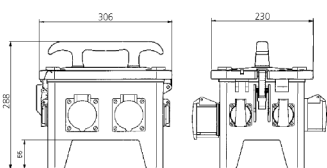

## EverGUM receptacle combination

Part no. 70412

- solid rubber enclosure, signal yellow RAL 1003
- pre-wired for installation

## Technical specifications

CEE 16 A, 5 p, 400 V	2
SCHUKO® 16 A, 230 V	4
Fusing	<ul style="list-style-type: none"> <li>• 1 RCD 40 A, 4 p, 0.03 A</li> <li>• 2 MCB's 16 A, 1 p, B</li> </ul>
Pre-fuse max.	16 A
InA	16 A
RDF	1
Connection / feeder cable	<ul style="list-style-type: none"> <li>• 2 m H07RN-F5G2.5 with CEE-plug 16 A, 5 p, 400 V</li> </ul>
Protection type	IP 44
Shutter	false
Enclosure material	Solid rubber
Weight	6751 g
Length	306 mm
Height	288 mm
Width	230 mm
Declaration of Conformity	EAC

## Drawing

Drawing  
5 MB 48a

Dim. in mm