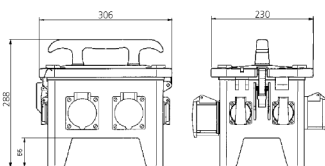

EverGUM receptacle combination

Part no. 70438

- solid rubber enclosure, signal yellow RAL 1003
- pre-wired for installation

Technical specifications

SCHUKO® 16 A, 230 V	8
Fusing	• 1 RCD 40 A, 4 p, 0.03 A
Pre-fuse max.	16 A
InA	16 A
RDF	1
Connection / feeder cable	• 2 m H07RN-F5G2.5 with CEE-plug 16 A, 5 p, 400 V
Protection type	IP 44
Shutter	false
Enclosure material	Solid rubber
Weight	7020 g
Length	306 mm
Height	288 mm
Width	230 mm
Declaration of Conformity	EAC

Drawing

Drawing
5 MB 48a
Dim. in mm