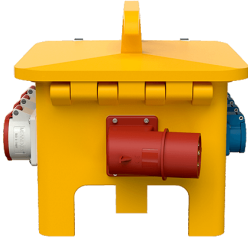

EverGUM receptacle combination

Part no. 70443

- solid rubber enclosure, signal yellow RAL 1003
- pre-wired for installation

Technical specifications

CEE 32 A, 5 p, 400 V	2
CEE 16 A, 5 p, 400 V	2
SCHUKO® 16 A, 230 V	4
Fusing	<ul style="list-style-type: none"> • 1 RCD 63 A, 4 p, 0.03 A • 2 MCB's 32 A, 3 p, C • 2 MCB's 16 A, 3 p, C • 2 MCB's 16 A, 1 p, B
Pre-fuse max.	63 A
InA	51 A
RDF	0.4
Connection / feeder cable	<ul style="list-style-type: none"> • 1 inlet 63 A, 5 p, 400 V
Protection type	IP 44
Shutter	false
Enclosure material	Solid rubber
Weight	12000 g
Length	360 mm
Height	330 mm
Width	340 mm
Declaration of Conformity	EAC