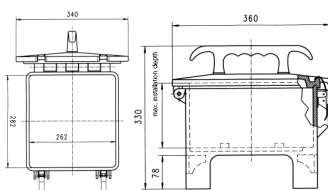

## EverGUM receptacle combination

Part no. 70446

- solid rubber enclosure, signal yellow RAL 1003
- pre-wired for installation

## Technical specifications

CEE 32 A, 5 p, 400 V	1
CEE 16 A, 5 p, 400 V	3
SCHUKO® 16 A, 230 V	4
Fusing	<ul style="list-style-type: none"> <li>• 3 Neozed D 01, 3 p</li> <li>• 2 Neozed D 01, 1 p</li> </ul>
Pre-fuse max.	32 A
InA	32 A
RDF	1
Connection / feeder cable	<ul style="list-style-type: none"> <li>• 3 m H07RN-F5G4 with CEE-plug 32 A, 5 p, 400 V</li> </ul>
Protection type	IP 44
Shutter	false
Enclosure material	Solid rubber
Weight	10200 g
Length	360 mm
Height	330 mm
Width	340 mm
Declaration of Conformity	EAC

## Drawing

Drawing  
5 MB 43  
Dim. in mm