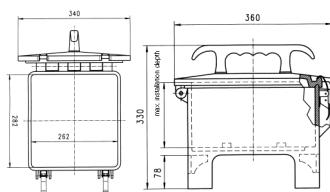

EverGUM receptacle combination

Part no. 70447

- solid rubber enclosure, signal yellow RAL 1003
- pre-wired for installation

Technical specifications

CEE 32 A, 5 p, 400 V	1
CEE 16 A, 5 p, 400 V	3
SCHUKO® 16 A, 230 V	4
Fusing	<ul style="list-style-type: none"> • 3 Neozed D 01, 3 p • 2 Neozed D 01, 1 p
Connection / feeder cable	<ul style="list-style-type: none"> • 1 inlet 32 A, 5 p, 400 V
Protection type	IP 44
Shutter	false
Enclosure material	Solid rubber
Weight	6000 g
Length	360 mm
Height	330 mm
Width	340 mm
Declaration of Conformity	EAC

Drawing

Drawing
5 MB 43

Dim. in mm