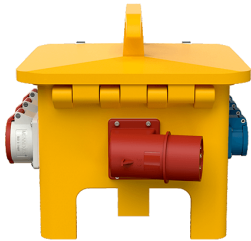

EverGUM receptacle combination

Part no. 70447

- solid rubber enclosure, signal yellow RAL 1003
- pre-wired for installation

Technical specifications

CEE 32 A, 5 p, 400 V	1
CEE 16 A, 5 p, 400 V	3
SCHUKO® 16 A, 230 V	4
Fusing	<ul style="list-style-type: none"> • 3 Neozed D 01, 3 p • 2 Neozed D 01, 1 p
Connection / feeder cable	<ul style="list-style-type: none"> • 1 inlet 32 A, 5 p, 400 V
Protection type	IP 44
Shutter	false
Enclosure material	Solid rubber
Weight	6000 g
Length	360 mm
Height	330 mm
Width	340 mm
Declaration of Conformity	EAC