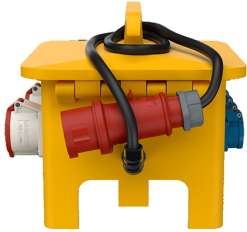

EverGUM receptacle combination

Part no. 70448

- solid rubber enclosure, signal yellow RAL 1003
- pre-wired for installation

Technical specifications

CEE 32 A, 5 p, 400 V	1
CEE 16 A, 5 p, 400 V	1
SCHUKO® 16 A, 230 V	8
Fusing	<ul style="list-style-type: none"> • 1 RCD 40 A, 4 p, 0.03 A • 1 MCB 16 A, 3 p, C • 4 MCB's 16 A, 1 p, B
Pre-fuse max.	32 A
InA	32 A
RDF	0.95
Connection / feeder cable	<ul style="list-style-type: none"> • 3 m H07RN-F5G4 with CEE-plug 32 A, 5 p, 400 V
Protection type	IP 44
Shutter	false
Enclosure material	Solid rubber
Weight	11525 g
Length	360 mm
Height	330 mm
Width	340 mm
Declaration of Conformity	EAC