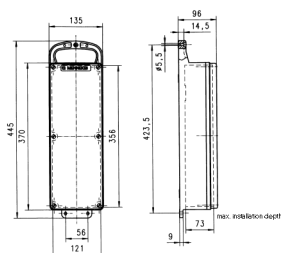

## EverGUM receptacle combination

Part no. 7102180

- solid rubber enclosure, signal yellow RAL 1003
- pre-wired for installation

## Technical specifications

CEE 32 A, 4 p, 400 V	1
French/Belgian standard	6
Fusing	<ul style="list-style-type: none"> <li>• 1 RCD 40 A, 4 p, 0.03 A</li> <li>• 3 MCB's 16 A, 1 p+N, C</li> </ul>
Pre-fuse max.	32 A
InA	26 A
RDF	0.4
Connection / feeder cable	<ul style="list-style-type: none"> <li>• 2 m H07RN-F5G6 with CEE-plug 32 A, 5 p, 400 V</li> </ul>
Protection type	IP 44
Shutter	false
Enclosure material	Solid rubber
Weight	5679 g
Height	445 mm
Width	135 mm

## Drawing

Drawing  
5 MB 44

Dim. in mm