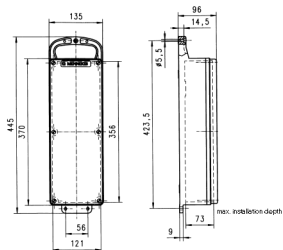

## EverGUM receptacle combination

Part no. 7106889NF

- as receptacle strip for wall mounting
- suspendable
- portable

## Technical specifications

CEE 16 A, 5 p, 400 V	1
CEE 16 A, 3 p, 230 V	1
French/Belgian standard	2
Connection / feeder cable	• for 1 cable up to 5 x 10 mm <sup>2</sup>
Protection type	IP 44
Shutter	false
Enclosure material	Solid rubber
Weight	2970 g
Height	445 mm
Width	135 mm

## Drawing

Drawing  
5 MB 44

Dim. in mm