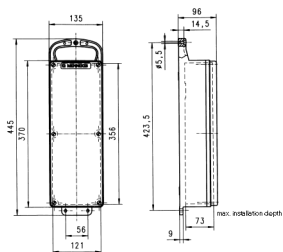

EverGUM receptacle combination

Part no. 7109560

- solid rubber enclosure
- pre-wired for installation
- fusing behind a transparent cover

Technical specifications

SCHUKO® 16 A, 230 V	6
Fusing	<ul style="list-style-type: none"> • 1 RCD 40 A, 4 p, 0.03 A
Connection / feeder cable	<ul style="list-style-type: none"> • 2 m H07RN-F5G2,5 with CEE-plug 16 A, 5 p, 400 V
Protection type	IP 44
Shutter	false
Enclosure material	Solid rubber
Weight	4240 g
Height	445 mm
Width	135 mm

Drawing

Drawing
5 MB 44
Dim. in mm