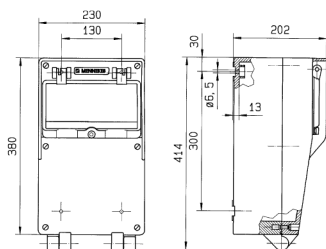

EverGUM receptacle combination

Part no. 7304214SW

- solid rubber enclosure, black
- pre-wired for installation

Technical specifications

CEE 16 A, 5 p, 400 V	2
Swiss standard - Type 23	4
Swiss standard - Type 25	2
Fusing	<ul style="list-style-type: none"> • 1 RCD 40 A, 4 p, 0.03 A • 2 MCB's 16 A, 3 p, C • 2 MCB's 16 A, 1 p, C
Connection / feeder cable	<ul style="list-style-type: none"> • for 1 cable up to 5 x 16 mm²
Protection type	IP 44
Shutter	false
Enclosure material	Solid rubber
Weight	9180 g
Height	380 mm
Width	230 mm

Drawing

Drawing
5 MB 42
Dim. in mm