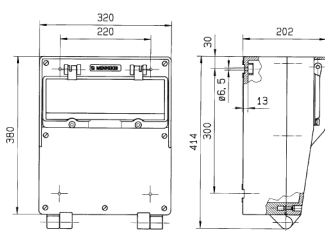

EverGUM receptacle combination

Part no. 7307682

- solid rubber enclosure, black
- pre-wired for installation

Technical specifications

| | |
|---------------------------|---|
| CEE 32 A, 5 p, 400 V | 1 |
| CEE 16 A, 5 p, 400 V | 2 |
| Swiss standard - Type 23 | 3 |
| Swiss standard - Type 25 | 1 |
| Fusing | <ul style="list-style-type: none"> • 1 RCD 63 A, 4 p, 0.03 A • 1 MCB 32 A, 3 p, C • 3 MCB's 16 A, 3 p, C |
| Connection / feeder cable | <ul style="list-style-type: none"> • for 1 cable up to 5 x 16 mm² |
| Protection type | IP 44 |
| Shutter | false |
| Enclosure material | Solid rubber |
| Weight | 1432 g |
| Height | 380 mm |
| Width | 320 mm |

Drawing

Drawing
5 MB 41

Dim. in mm