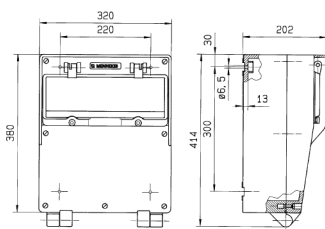

## EverGUM receptacle combination

Part no. 7307753

- solid rubber enclosure, signal yellow RAL 1003
- pre-wired for installation

## Technical specifications

CEE 16 A, 5 p, 400 V	3
Swiss standard - Type 23	3
Swiss standard - Type 25	1
Fusing	<ul style="list-style-type: none"> <li>• 1 RCD 63 A, 4 p, 0.03 A</li> <li>• 3 MCB's 16 A, 3 p, C</li> <li>• 1 MCB 16 A, 3 p, C</li> </ul>
Connection / feeder cable	<ul style="list-style-type: none"> <li>• for 1 cable up to 5 x 16 mm<sup>2</sup></li> </ul>
Protection type	IP 44
Shutter	false
Enclosure material	Solid rubber
Weight	10984 g
Height	380 mm
Width	320 mm

## Drawing

Drawing  
5 MB 41

Dim. in mm