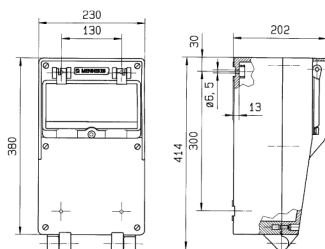

## EverGUM receptacle combination

Part no. 7309193

- solid rubber enclosure, signal yellow RAL 1003
- pre-wired for installation

## Technical specifications

CEE 16 A, 5 p, 400 V	1
Swiss standard - Type 23	5
Swiss standard - Type 25	2
Fusing	<ul style="list-style-type: none"> <li>• 1 RCD 40 A, 4 p, 0.03 A</li> <li>• 2 MCB's 16 A, 3 p, C</li> <li>• 3 MCB's 16 A, 1 p, C</li> </ul>
Connection / feeder cable	<ul style="list-style-type: none"> <li>• for 1 cable up to 5 x 25 mm<sup>2</sup></li> </ul>
Protection type	IP 44
Shutter	false
Enclosure material	Solid rubber
Weight	8520 g
Height	380 mm
Width	230 mm

## Drawing

Drawing  
5 MB 42

Dim. in mm