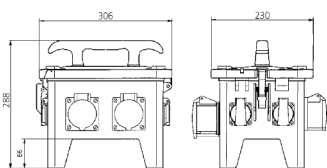

## EverGUM Receptacle combination

Part no. 7408884NF

- solid rubber enclosure
- black
- pre-wired for installation
- portable, stackable
- hinged lid
- with stainless steel quick release clips

## Technical specifications

CEE 32 A, 5 p, 400 V	1
CEE 16 A, 5 p, 400 V	1
French/Belgian standard	4
Fusing	<ul style="list-style-type: none"> <li>• 1 RCD 40 A, 4 p, 0.03 A</li> <li>• 1 MCB 16 A, 3 p+N, C</li> <li>• 4 MCB's 16 A, 1 p+N, C</li> </ul>
Connection / feeder cable	<ul style="list-style-type: none"> <li>• 2 m H07RN-F5G6 with CEE-plug 32 A, 5 p, 400 V</li> </ul>
Protection type	IP 44
Shutter	false
Enclosure material	Solid rubber
Weight	8200 g
Length	306 mm
Height	288 mm
Width	230 mm

## Drawing

Drawing  
5 MB 48a

Dim. in mm