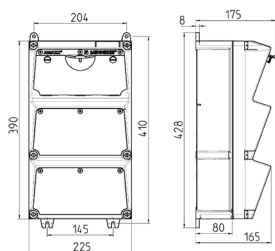

Network enclosure AMAXX®

Part no. 934854

- network enclosure made of AMAPLAST
- enclosure electric grey RAL 7035

Technical specifications

CEE 16 A, 5 p, 400 V	1
Data port sockets	1 Cepex data port socket with 2 RJ45 connection module couplings type Reichle + De-Massari, real 10, cat. 6, screened
Swiss standard - Type 23	2
Connection / feeder cable	<ul style="list-style-type: none"> • 2 x M 40 each on top and bottom • 2 x M 20 each on top and bottom for cut out
Protection type	IP 44
Shutter	false
Enclosure material	Plastic
Weight	4950 g
Height	390 mm
Width	225 mm

Drawing

Drawing 1 MB 522

Depth dimensions at various fittings.

Receptacles	Degrees	Depth
SCHUKO® 16A, 230 V	IP 44	175 mm
	IP 67	194 mm
CEE 16A, 3p, 230V	IP 44	204 mm
	IP 67	205 mm
CEE 16A, 5p, 400V	IP 44	209 mm
	IP 67	213 mm
CEE 32A, 5p, 400V	IP 44	221 mm
	IP 67	227 mm
CEE 63A, 5p, 400V	IP 44	248 mm
	IP 67	248 mm

Cable entries: closed for cut out. 2 x M 40 each on top and bottom, 2 x M 20 each on top and bottom for cut out.