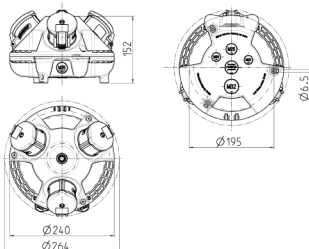

**3KRAFT®**

Part no. 94358RO

- pre-wired for installation
- back box in black
- hinged cover available in red (RO), yellow (GE) or silver (SI)
- enclosure and insert made of AMAPLAST

Technical specifications

CEE 16 A, 5 p, 400 V	3
Connection / feeder cable	• for 1 cable up to 5 x 10 mm <sup>2</sup>
Protection type	IP 44
Shutter	false
Enclosure material	Plastic
Weight	1693 g

Drawing

Drawing  
1 MB 442  
Dim. in mm