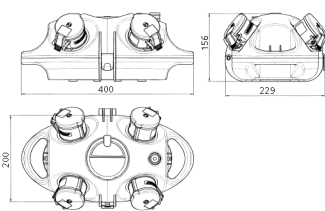

**AirKRAFT®**

Part no. 94559RO

- pre-wired for installation
- back box in black
- hinged cover available in red (RO), yellow (GE) or silver (SI)
- enclosure and insert made of AMAPLAST
- fusing behind a transparent cover

**Technical specifications**

CEE 16 A, 5 p, 400 V	1
SCHUKO® 16 A, 230 V	3
Fusing	<ul style="list-style-type: none"> <li>• 1 MCB 16 A, 3 p, C</li> <li>• 1 MCB 16 A, 1 p, B</li> </ul>
Pre-fuse max.	32 A
InA	32 A
RDF	1
Connection / feeder cable	<ul style="list-style-type: none"> <li>• 3 m H07RN-F5G4 with CEE-plug 32 A, 5 p, 400 V</li> </ul>
Protection type	IP 44
Shutter	false
Enclosure material	Plastic
Weight	3720 g

**Drawing**

Drawing  
1 MB 441  
Dim. in mm