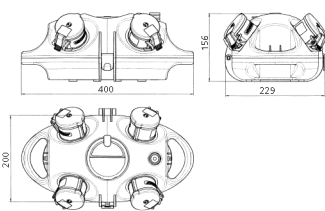

AirKRAFT®

Part no. 94559SI

- pre-wired for installation
- back box in black
- hinged cover available in red (RO), yellow (GE) or silver (SI)
- enclosure and insert made of AMAPLAST
- fusing behind a transparent cover

Technical specifications

CEE 16 A, 5 p, 400 V	1
SCHUKO® 16 A, 230 V	3
Fusing	<ul style="list-style-type: none"> • 1 MCB 16 A, 3 p, C • 1 MCB 16 A, 1 p, B
Pre-fuse max.	32 A
InA	32 A
RDF	1
Connection / feeder cable	<ul style="list-style-type: none"> • 3 m H07RN-F5G4 with CEE-plug 32 A, 5 p, 400 V
Protection type	IP 44
Shutter	false
Enclosure material	Plastic
Weight	3720 g

Drawing

Drawing
1 MB 441

Dim. in mm