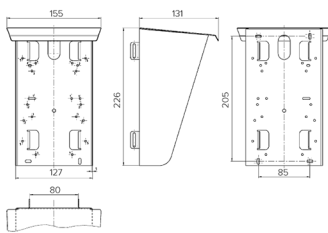

Weather shield

Part no. 15542

- made from stainless steel (material 1.4301)
- with side blinds
- for mounting on column
- dimensions (H x W x D): 226 x 155 x 131/52 mm
- surface: bright finish

Technical specifications

Weight	652 g
Declaration of Conformity	EAC

Drawing

Drawing
1 MB 431
Dim. in mm