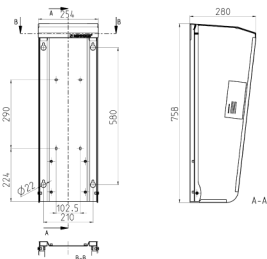

Weather shield

Part no. 15683

- made from stainless steel (material 1.4301)
- with side blinds
- cover can be removed from the back
- for wall mounting or on a column 15530
- dimensions (H x W x D): 758 x 254 x 280 mm
- surface: bright finish

Technical specifications

Weight	5950 g
Declaration of Conformity	EAC

Drawing

Drawing
1 MB 516
Dim. in mm