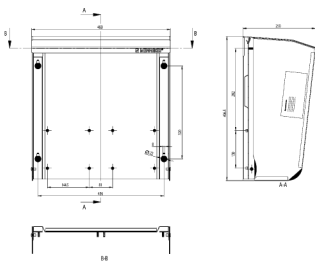

## Weather shield

Part no. 15690

- made from stainless steel (material 1.4301)
- with side blinds
- for wall mounting or on column
- dimensions (H x W x D): 496,5 x 480 x 250 mm
- surface: bright finish

## Technical specifications

Weight	8540 g
Declaration of Conformity	EAC

## Drawing

Drawing  
1 MB 552  
Dim. in mm