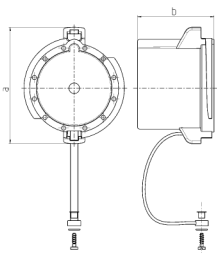

**Protective cover**

Part no. 40782

- for watertight PowerTOP® Xtra plugs

**Technical specifications**

Ampere	63 A
Weight	107 g

**Drawing**

Drawing	Amp.	63			125		
		3	4	5	3	4	5
2 MB 239	Poles						
Dim. in mm	a	110			120		
	b	73			79		