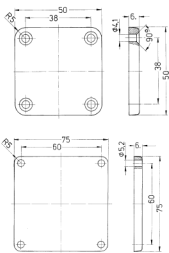

## Blanking flange

Part no. 41419

- to close unused apertures
- grey
- for product group 1134, 1136, 1955/1956 and 1957/1958 (75 x 75 mm)

## Technical specifications

Weight	24 g
Declaration of Conformity	EAC

## Drawing

Drawing  
1 MB 372/373  
Dim. in mm