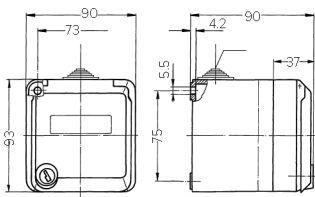

Cepex enclosure

Part no. 4320

- grey
- as wall mounted receptacle
- for installation of RJ45 data port receptacles
- for Rutenbeck type UP0S
- 2 keys
- with identical locks: part no + index G

Technical specifications

Protection type	IP 44
Shutter	false
Weight	260 g
Declaration of Conformity	EAC

Drawing

Drawing
1 MB 564
Dim. in mm