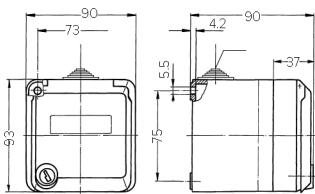

Cepex enclosure

Part no. 4350

- grey
- as wall mounted receptacle
- for installation of RJ45 data port receptacles
- for AMP type Twist, also suited for data modules of Telegärtner (AMJ 45 Up/O, cat.6a) and Nexans (LANmark-6 Snap-in Connector with jumper ring Modular Outlet 50)
- 2 keys
- with identical locks: part no + index G

Technical specifications

Protection type	IP 44
Shutter	false
Weight	160 g
Declaration of Conformity	EAC

Drawing

Drawing
1 MB 564
Dim. in mm