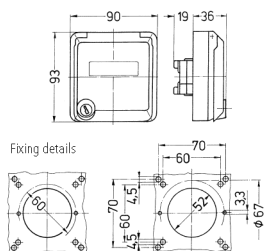

Cepex enclosure

Part no. 4354

- alpine white
- as panel mounted receptacle
- for installation of RJ45 data port receptacles
- for AMP type Twist, also suited for data modules of Telegärtner (AMJ 45 Up/O, cat.6a) and Nexans (LANmark-6 Snap-in Connector with jumper ring Modular Outlet 50)
- with labelling field
- 2 keys
- with identical locks: part no + index G

Technical specifications

Protection type	IP 44
Shutter	false
Weight	142 g
Declaration of Conformity	EAC

Drawing

Drawing
1 MB 305

Dim. in mm