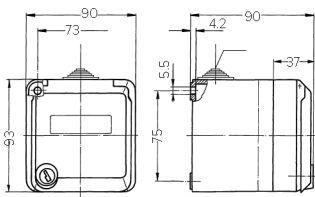

## Cepex enclosure

Part no. 4375

- grey
- as wall mounted receptacle
- for installation of RJ45 data port receptacles
- for Reichle + De-Massari type module real 10, also suited for data modules of Telegärtner (AMJ/UMJ cat.6+, Setec (XKJ), Corning (FutureCOM S10TENE Keystone), Dätwyler (KS-T6A, MS-K, PS-GG45), Rutenbeck (UM real cat.6a, A), LEONI MegaLine, (Keystone)
- 2 keys
- with identical locks: part no + index G

## Technical specifications

Protection type	IP 44
Shutter	false
Weight	300 g
Declaration of Conformity	EAC

## Drawing

Drawing  
1 MB 564  
Dim. in mm