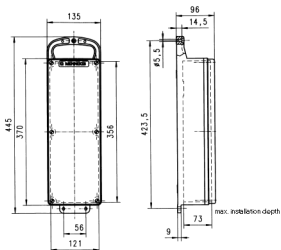

## EverGUM receptacle combination

Part no. 70026

- solid rubber enclosure, signal yellow RAL 1003
- pre-wired for installation

## Technical specifications

SCHUKO® 16 A, 230 V	6
Pre-fuse max.	16 A
Connection / feeder cable	• 2 m H07RN-F3G1.5 with plug SCHUKO® 16 A, 230 V
Protection type	IP 44
Shutter	false
Enclosure material	Solid rubber
Weight	3506 g
Height	445 mm
Width	135 mm
Declaration of Conformity	EAC

## Drawing

Drawing  
5 MB 44  
Dim. in mm