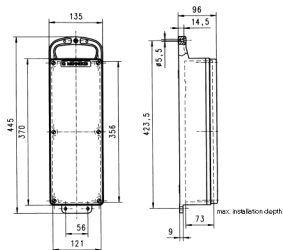

EverGUM receptacle combination

Part no. 70028

- solid rubber enclosure, signal yellow RAL 1003
- pre-wired for installation

Technical specifications

CEE 16 A, 5 p, 400 V	1
SCHUKO® 16 A, 230 V	4
Connection / feeder cable	• 2 m H07RN-F5G2.5 with CEE-plug 16 A, 5 p, 400 V
Protection type	IP 44
Shutter	false
Enclosure material	Solid rubber
Weight	4177 g
Height	445 mm
Width	135 mm
Declaration of Conformity	EAC

Drawing

Drawing
5 MB 44
Dim. in mm