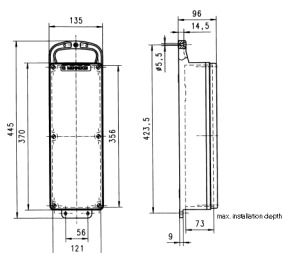

## EverGUM receptacle combination

Part no. 70030

- solid rubber enclosure, signal yellow RAL 1003
- pre-wired for installation

## Technical specifications

CEE 32 A, 5 p, 400 V	1
SCHUKO® 16 A, 230 V	2
Fusing	<ul style="list-style-type: none"> <li>• 1 RCD 40 A, 4 p, 0.03 A</li> <li>• 2 MCB's 16 A, 1 p, B</li> </ul>
Pre-fuse max.	32 A
InA	32 A
RDF	0.75
Connection / feeder cable	<ul style="list-style-type: none"> <li>• 2 m H07RN-F5G4 with CEE-plug 32 A, 5 p, 400 V</li> </ul>
Protection type	IP 44
Shutter	false
Enclosure material	Solid rubber
Weight	4291 g
Height	445 mm
Width	135 mm
Declaration of Conformity	EAC

## Drawing

Drawing  
5 MB 44

Dim. in mm