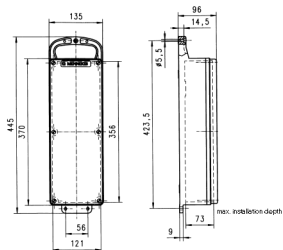

EverGUM receptacle combination

Part no. 70032

- solid rubber enclosure, signal yellow RAL 1003
- pre-wired for installation

Technical specifications

SCHUKO® 16 A, 230 V	4
Fusing	• 1 RCD 40 A, 4 p, 0.03 A
Connection / feeder cable	• 2 m H07RN-F3G2.5 with CEE-plug 16 A, 5 p, 400 V
Protection type	IP 44
Shutter	false
Enclosure material	Solid rubber
Weight	4029 g
Height	445 mm
Width	135 mm
Declaration of Conformity	EAC

Drawing

Drawing
5 MB 44

Dim. in mm