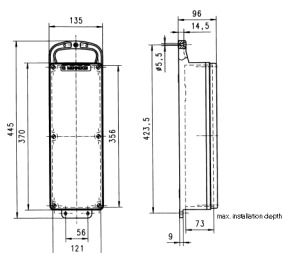

## EverGUM receptacle combination

Part no. 70106

- solid rubber enclosure, signal yellow RAL 1003
- pre-wired for installation

## Technical specifications

CEE 32 A, 5 p, 400 V	1
SCHUKO® 16 A, 230 V	6
Fusing	<ul style="list-style-type: none"> <li>• 1 RCD 40 A, 4 p, 0.03 A</li> <li>• 3 MCB's 16 A, 1 p, B</li> </ul>
Pre-fuse max.	32 A
InA	32 A
RDF	0.45
Connection / feeder cable	<ul style="list-style-type: none"> <li>• 2 m H07RN-F5G4 with CEE-plug 32 A, 5 p, 400 V</li> </ul>
Protection type	IP 44
Shutter	false
Enclosure material	Solid rubber
Weight	5550 g
Height	445 mm
Width	135 mm
Declaration of Conformity	EAC

## Drawing

Drawing  
5 MB 44

Dim. in mm