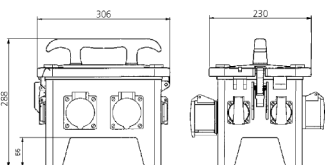

EverGUM receptacle combination

Part no. 70350

- solid rubber enclosure, signal yellow RAL 1003
- pre-wired for installation

Technical specifications

CEE 16 A, 5 p, 400 V	2
SCHUKO® 16 A, 230 V	4
Fusing	• 1 RCD 40 A, 4 p, 0.03 A
Connection / feeder cable	• 1 inlet 16 A, 5 p, 400 V
Protection type	IP 44
Shutter	false
Enclosure material	Solid rubber
Weight	5960 g
Length	306 mm
Height	288 mm
Width	230 mm
Declaration of Conformity	EAC

Drawing

Drawing
5 MB 48a

Dim. in mm