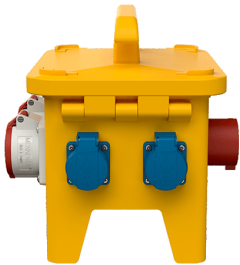

EverGUM receptacle combination

Part no. 70350

- solid rubber enclosure, signal yellow RAL 1003
- pre-wired for installation

Technical specifications

CEE 16 A, 5 p, 400 V	2
SCHUKO® 16 A, 230 V	4
Fusing	• 1 RCD 40 A, 4 p, 0.03 A
Connection / feeder cable	• 1 inlet 16 A, 5 p, 400 V
Protection type	IP 44
Shutter	false
Enclosure material	Solid rubber
Weight	5960 g
Length	306 mm
Height	288 mm
Width	230 mm
Declaration of Conformity	EAC