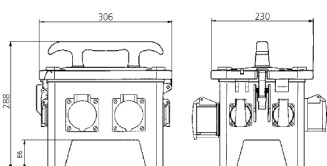

## EverGUM receptacle combination

Part no. 70433

- solid rubber enclosure, signal yellow RAL 1003
- pre-wired for installation

## Technical specifications

CEE 32 A, 5 p, 400 V	1
CEE 16 A, 5 p, 400 V	1
SCHUKO® 16 A, 230 V	4
Fusing	<ul style="list-style-type: none"> <li>• 2 Neozed D 01, 3 p</li> <li>• 2 Neozed D 01, 1 p</li> </ul>
Pre-fuse max.	32 A
InA	32 A
RDF	1
Connection / feeder cable	<ul style="list-style-type: none"> <li>• 2 m H07RN-F5G4 with CEE-plug 32 A, 5 p, 400 V</li> </ul>
Protection type	IP 44
Shutter	false
Enclosure material	Solid rubber
Weight	7760 g
Length	306 mm
Height	288 mm
Width	230 mm
Declaration of Conformity	EAC

## Drawing

Drawing  
5 MB 48a

Dim. in mm