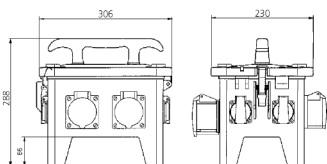

EverGUM receptacle combination

Part no. 70434

- solid rubber enclosure, signal yellow RAL 1003
- pre-wired for installation

Technical specifications

CEE 16 A, 5 p, 400 V	2
SCHUKO® 16 A, 230 V	4
Connection / feeder cable	• 2 m H07RN-F5G2.5 with CEE-plug 16 A, 5 p, 400 V
Protection type	IP 44
Shutter	false
Enclosure material	Solid rubber
Weight	6667 g
Length	306 mm
Height	288 mm
Width	230 mm
Declaration of Conformity	EAC

Drawing

Drawing
5 MB 48a

Dim. in mm