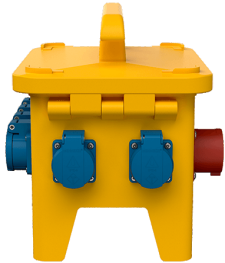

EverGUM receptacle combination

Part no. 70439

- solid rubber enclosure, signal yellow RAL 1003
- pre-wired for installation

Technical specifications

SCHUKO® 16 A, 230 V	8
Fusing	• 1 RCD 40 A, 4 p, 0.03 A
Pre-fuse max.	16 A
InA	16 A
RDF	1
Connection / feeder cable	• 1 inlet 16 A, 5 p, 400 V
Protection type	IP 44
Shutter	false
Enclosure material	Solid rubber
Weight	6255 g
Length	306 mm
Height	288 mm
Width	230 mm
Declaration of Conformity	EAC