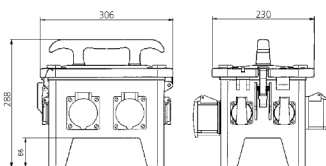

EverGUM receptacle combination

Part no. 70439

- solid rubber enclosure, signal yellow RAL 1003
- pre-wired for installation

Technical specifications

SCHUKO® 16 A, 230 V	8
Fusing	• 1 RCD 40 A, 4 p, 0.03 A
Pre-fuse max.	16 A
InA	16 A
RDF	1
Connection / feeder cable	• 1 inlet 16 A, 5 p, 400 V
Protection type	IP 44
Shutter	false
Enclosure material	Solid rubber
Weight	6255 g
Length	306 mm
Height	288 mm
Width	230 mm
Declaration of Conformity	EAC

Drawing

Drawing
5 MB 48a
Dim. in mm