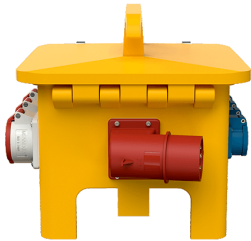

EverGUM receptacle combination

Part no. 70443

- solid rubber enclosure, signal yellow RAL 1003
- pre-wired for installation

Technical specifications

CEE 32 A, 5 p, 400 V	2
CEE 16 A, 5 p, 400 V	2
SCHUKO® 16 A, 230 V	4
Fusing	<ul style="list-style-type: none"> • 1 RCD 63 A, 4 p, 0.03 A • 2 MCB's 32 A, 3 p, C • 2 MCB's 16 A, 3 p, C • 2 MCB's 16 A, 1 p, B
Pre-fuse max.	63 A
InA	63 A
RDF	0.55
Connection / feeder cable	<ul style="list-style-type: none"> • 1 inlet 63 A, 5 p, 400 V
Protection type	IP 44
Shutter	false
Enclosure material	Solid rubber
Weight	12000 g
Length	360 mm
Height	330 mm
Width	340 mm
Declaration of Conformity	EAC