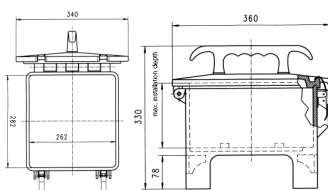

EverGUM receptacle combination

Part no. 70446

- solid rubber enclosure, signal yellow RAL 1003
- pre-wired for installation

Technical specifications

CEE 32 A, 5 p, 400 V	1
CEE 16 A, 5 p, 400 V	3
SCHUKO® 16 A, 230 V	4
Fusing	<ul style="list-style-type: none"> • 3 Neozed D 01, 3 p • 2 Neozed D 01, 1 p
Pre-fuse max.	32 A
InA	32 A
RDF	1
Connection / feeder cable	<ul style="list-style-type: none"> • 3 m H07RN-F5G4 with CEE-plug 32 A, 5 p, 400 V
Protection type	IP 44
Shutter	false
Enclosure material	Solid rubber
Weight	10200 g
Length	360 mm
Height	330 mm
Width	340 mm
Declaration of Conformity	EAC

Drawing

Drawing
5 MB 43
Dim. in mm