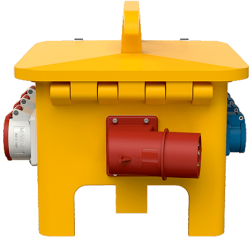

## EverGUM receptacle combination

Part no. 70447

- solid rubber enclosure, signal yellow RAL 1003
- pre-wired for installation

## Technical specifications

CEE 32 A, 5 p, 400 V	1
CEE 16 A, 5 p, 400 V	3
SCHUKO® 16 A, 230 V	4
Fusing	<ul style="list-style-type: none"> <li>• 3 Neozed D 01, 3 p</li> <li>• 2 Neozed D 01, 1 p</li> </ul>
Pre-fuse max.	32 A
InA	32 A
RDF	1
Connection / feeder cable	<ul style="list-style-type: none"> <li>• 1 inlet 32 A, 5 p, 400 V</li> </ul>
Protection type	IP 44
Shutter	false
Enclosure material	Solid rubber
Weight	6000 g
Length	360 mm
Height	330 mm
Width	340 mm
Declaration of Conformity	EAC