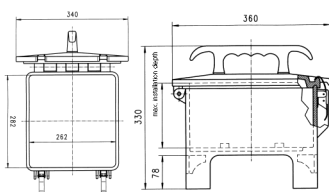

## EverGUM receptacle combination

Part no. 70447

- solid rubber enclosure, signal yellow RAL 1003
- pre-wired for installation

## Technical specifications

CEE 32 A, 5 p, 400 V	1
CEE 16 A, 5 p, 400 V	3
SCHUKO® 16 A, 230 V	4
Fusing	<ul style="list-style-type: none"> <li>• 3 Neozed D 01, 3 p</li> <li>• 2 Neozed D 01, 1 p</li> </ul>
Pre-fuse max.	32 A
InA	32 A
RDF	1
Connection / feeder cable	<ul style="list-style-type: none"> <li>• 1 inlet 32 A, 5 p, 400 V</li> </ul>
Protection type	IP 44
Shutter	false
Enclosure material	Solid rubber
Weight	6000 g
Length	360 mm
Height	330 mm
Width	340 mm
Declaration of Conformity	EAC

## Drawing

Drawing  
5 MB 43  
Dim. in mm