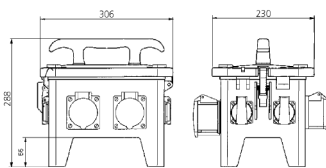

## EverGUM receptacle combination

Part no. 70702

- solid rubber enclosure, signal yellow RAL 1003
- pre-wired for installation

## Technical specifications

SCHUKO® 16 A, 230 V	6
Fusing	<ul style="list-style-type: none"> <li>• 1 RCD 40 A, 4 p, 0.03 A</li> <li>• 3 MCB's 16 A, 1 p, B</li> </ul>
Pre-fuse max.	16 A
InA	16 A
RDF	1
Connection / feeder cable	<ul style="list-style-type: none"> <li>• 1 inlet 16 A, 5 p, 400 V</li> </ul>
Protection type	IP 44
Shutter	false
Enclosure material	Solid rubber
Weight	9850 g
Length	306 mm
Height	288 mm
Width	230 mm
Declaration of Conformity	EAC

## Drawing

Drawing  
5 MB 48a

Dim. in mm