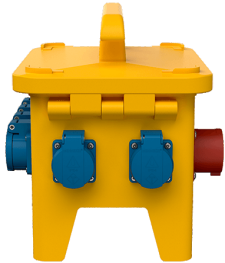

## EverGUM receptacle combination

Part no. 70702

- solid rubber enclosure, signal yellow RAL 1003
- pre-wired for installation

## Technical specifications

SCHUKO® 16 A, 230 V	6
Fusing	<ul style="list-style-type: none"> <li>• 1 RCD 40 A, 4 p, 0.03 A</li> <li>• 3 MCB's 16 A, 1 p, B</li> </ul>
Pre-fuse max.	16 A
InA	16 A
RDF	1
Connection / feeder cable	<ul style="list-style-type: none"> <li>• 1 inlet 16 A, 5 p, 400 V</li> </ul>
Protection type	IP 44
Shutter	false
Enclosure material	Solid rubber
Weight	9850 g
Length	306 mm
Height	288 mm
Width	230 mm
Declaration of Conformity	EAC