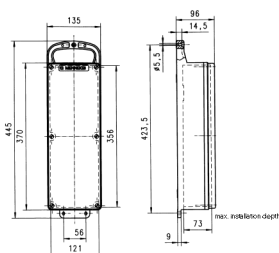

## EverGUM receptacle combination

Part no. 7102180

- solid rubber enclosure, signal yellow RAL 1003
- pre-wired for installation

## Technical specifications

CEE 32 A, 4 p, 400 V	1
French/Belgian standard	6
Fusing	<ul style="list-style-type: none"> <li>• 1 RCD 40 A, 4 p, 0.03 A</li> <li>• 3 MCB's 16 A, 1 p+N, C</li> </ul>
Pre-fuse max.	32 A
InA	26 A
RDF	0.4
Connection / feeder cable	<ul style="list-style-type: none"> <li>• 2 m H07RN-F5G6 with CEE-plug 32 A, 5 p, 400 V</li> </ul>
Protection type	IP 44
Shutter	false
Enclosure material	Solid rubber
Weight	5679 g
Height	445 mm
Width	135 mm

## Drawing

Drawing  
5 MB 44

Dim. in mm