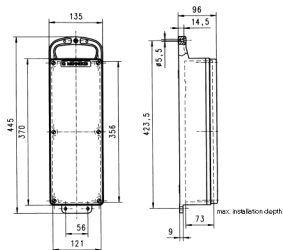

EverGUM receptacle combination

Part no. 7106889NF

- as receptacle strip for wall mounting
- suspendable
- portable

Technical specifications

CEE 16 A, 5 p, 400 V	1
CEE 16 A, 3 p, 230 V	1
French/Belgian standard	2
Connection / feeder cable	• for 1 cable up to 5 x 10 mm ²
Protection type	IP 44
Shutter	false
Enclosure material	Solid rubber
Weight	2970 g
Height	445 mm
Width	135 mm

Drawing

Drawing
5 MB 44
Dim. in mm