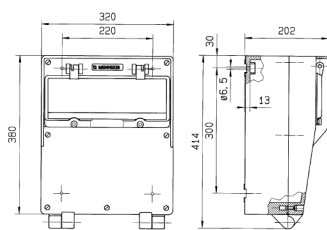

## EverGUM receptacle combination

Part no. 7307682

- solid rubber enclosure, black
- pre-wired for installation

## Technical specifications

CEE 32 A, 5 p, 400 V	1
CEE 16 A, 5 p, 400 V	2
Swiss standard - Type 23	3
Swiss standard - Type 25	1
Fusing	<ul style="list-style-type: none"> <li>• 1 RCD 63 A, 4 p, 0.03 A</li> <li>• 1 MCB 32 A, 3 p, C</li> <li>• 3 MCB's 16 A, 3 p, C</li> </ul>
Pre-fuse max.	63 A
InA	43 A
RDF	0.45
Connection / feeder cable	<ul style="list-style-type: none"> <li>• for 1 cable up to 5 x 16 mm<sup>2</sup></li> </ul>
Protection type	IP 44
Shutter	false
Enclosure material	Solid rubber
Weight	1432 g
Height	380 mm
Width	320 mm

## Drawing

Drawing  
5 MB 41

Dim. in mm