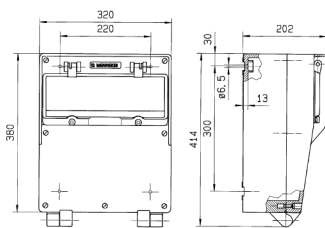

EverGUM receptacle combination

Part no. 7307753

- solid rubber enclosure, signal yellow RAL 1003
- pre-wired for installation

Technical specifications

CEE 16 A, 5 p, 400 V	3
Swiss standard - Type 23	3
Swiss standard - Type 25	1
Fusing	<ul style="list-style-type: none"> • 1 RCD 63 A, 4 p, 0.03 A • 3 MCB's 16 A, 3 p, C • 1 MCB 16 A, 3 p, C
Pre-fuse max.	100 A
InA	45 A
RDF	0.6
Connection / feeder cable	<ul style="list-style-type: none"> • for 1 cable up to 5 x 16 mm²
Protection type	IP 44
Shutter	false
Enclosure material	Solid rubber
Weight	10984 g
Height	380 mm
Width	320 mm

Drawing

Drawing
5 MB 41

Dim. in mm